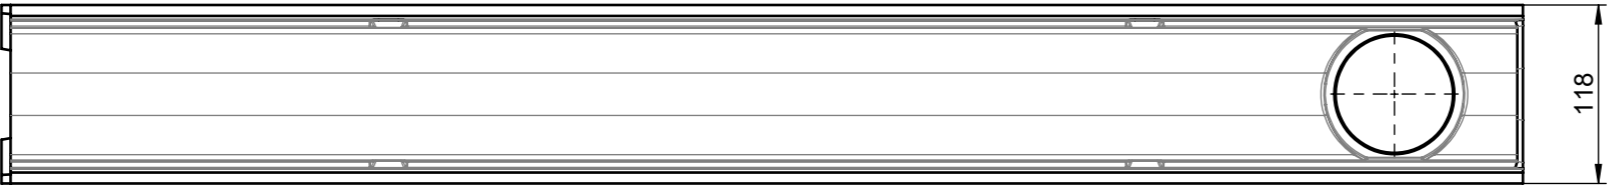

SCALE 1 : 10

material number: 3003692

 ACO Hochbau Vertrieb GmbH Am Ahlmannkai 24782 Büdelsdorf www.aco.com	drawing-no.: <b>1193838-M</b>	index: <b>002</b>	documenttype: marketing drw.
	created by: vumasankar	reviewed by: Isigel	projection: ISO-E 
title: ACO Self Euroline-Self Platform Euroline 2.0 channel 1m with drain DN110 Euroline 2.0 Rinnenkörper 1m mit Auslass DN110			serial-released
The reproduction, distribution and utilization of this document as well as the communication of its contents to others without express authorization is prohibited. Offenders will be held liable for the payment of damages. All rights reserved in the event of the grant of a patent, utility model or design. Observe copyright by ISO 16016			release date: 22.11.2022
			sheet: 1/1