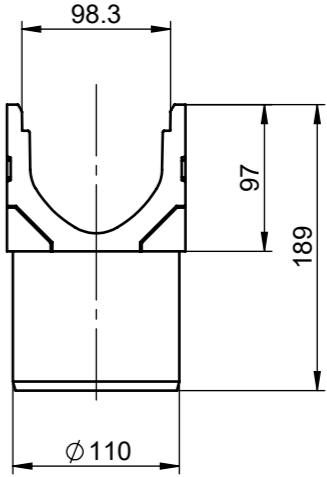

SCALE 1 : 10

material number: 3003692

 ACO Hochbau Vertrieb GmbH Am Ahlmannkai 24782 Büdelsdorf www.aco.com	drawing-no.: <b>1193838-M</b>	index: <b>002</b>	documenttype: marketing drw.
	created by: vumasankar	reviewed by: Isigel	projection: ISO-E 
title: ACO Self Euroline-Self Platform Euroline 2.0 channel 1m with drain DN110 Euroline 2.0 Rinnenkörper 1m mit Auslass DN110			serial-released
The reproduction, distribution and utilization of this document as well as the communication of its contents to others without express authorization is prohibited. Offenders will be held liable for the payment of damages. All rights reserved in the event of the grant of a patent, utility model or design. Observe copyright by ISO 16016			release date: 22.11.2022
			sheet: 1/1