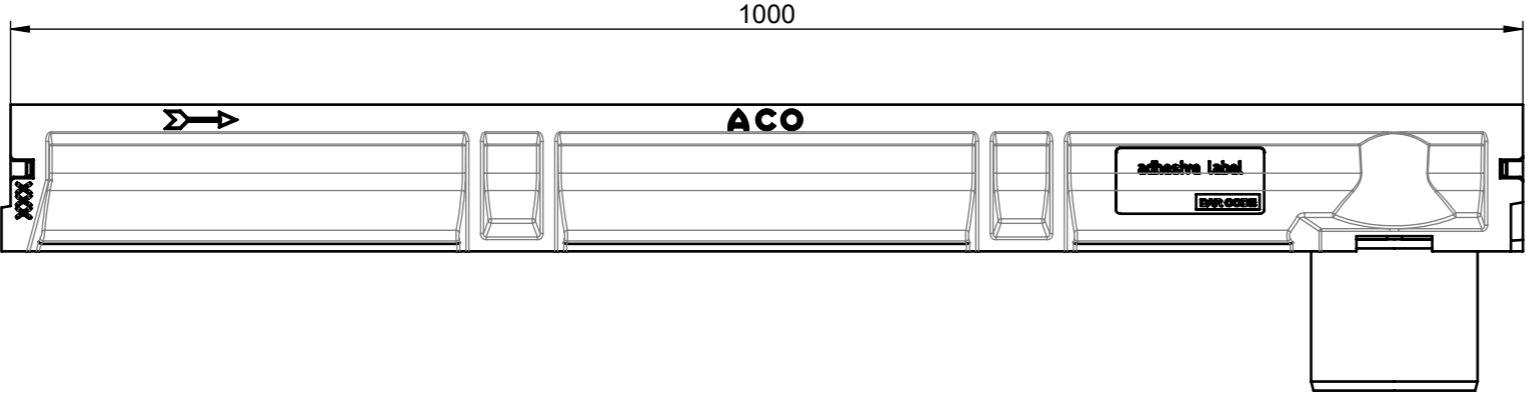

SCALE 1 : 10

material number: 3003692

 ACO Hochbau Vertrieb GmbH Am Ahlmannkai 24782 Büdelsdorf www.aco.com	drawing-no.: <b>1193838-M</b>	index: <b>002</b>	documenttype: marketing drw.
	created by: vumasankar	reviewed by: Isigel	projection: ISO-E 
title: ACO Self Euroline-Self Platform Euroline 2.0 channel 1m with drain DN110 Euroline 2.0 Rinnenkörper 1m mit Auslass DN110			serial-released
The reproduction, distribution and utilization of this document as well as the communication of its contents to others without express authorization is prohibited. Offenders will be held liable for the payment of damages. All rights reserved in the event of the grant of a patent, utility model or design. Observe copyright by ISO 16016			release date: 22.11.2022
			sheet: 1/1