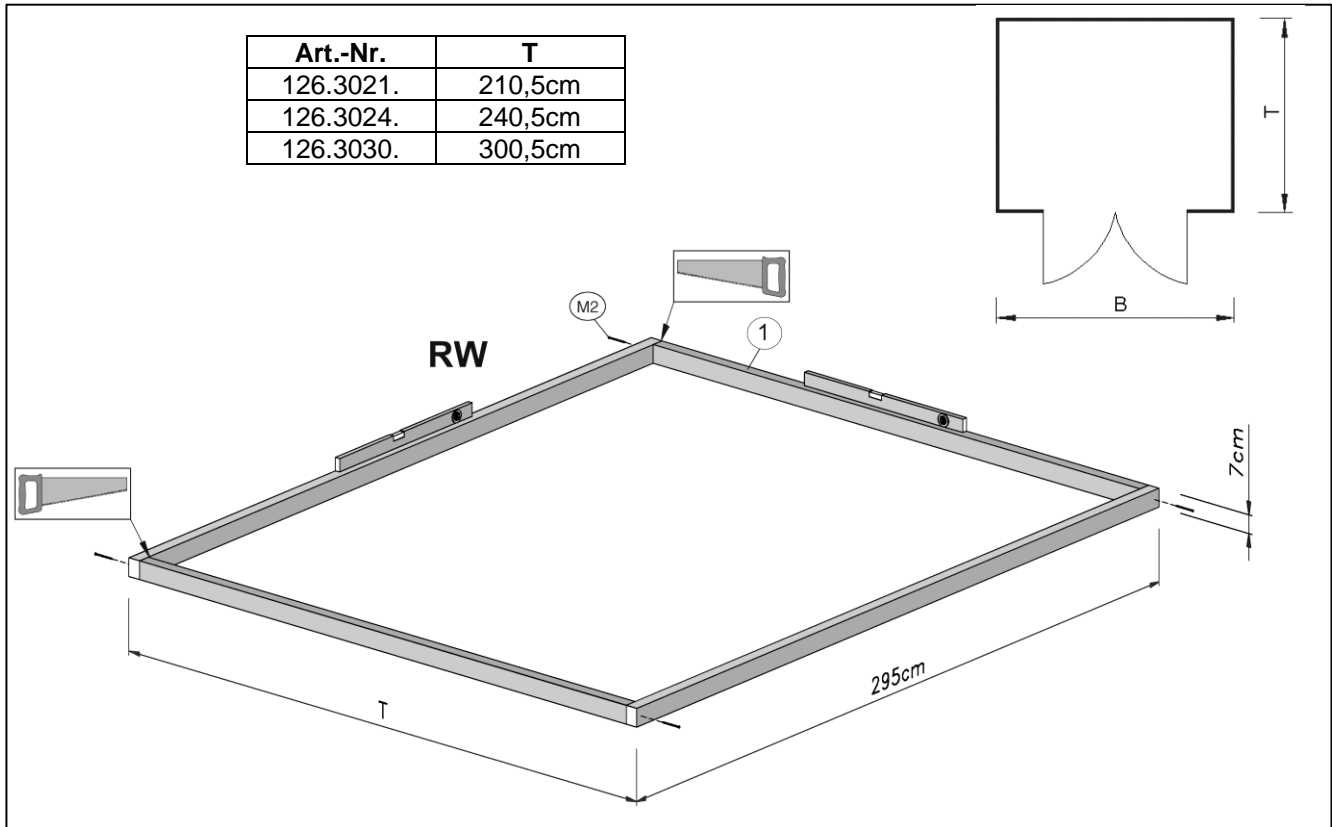

	M1	5,0 x 120
	M3	4,0 x 60

Art.-Nr.	T
126.3021.	210,5cm
126.3024.	240,5cm
126.3030.	300,5cm

2

Fußbodenmontage

1

Art.-Nr.: 126.3021/3024/3030.00.04

3

	M9 2,2 x 55

4

	M2	5,0 x 80
	M3	4,0 x 60

5

	M3	4,0 x 60

6

7

	M3 4,0 x 60

Dachaufbau